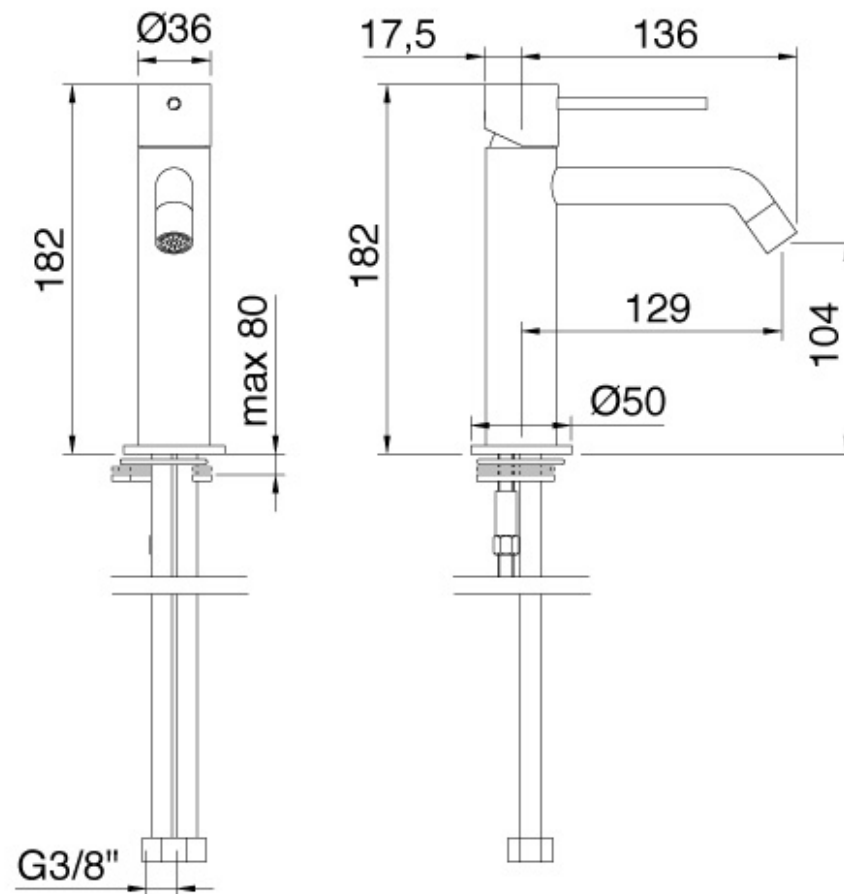

5711

FINISHES:

CHROME

BRUSH NICKEL

RUBINETTERIE
treemme
instruments for water