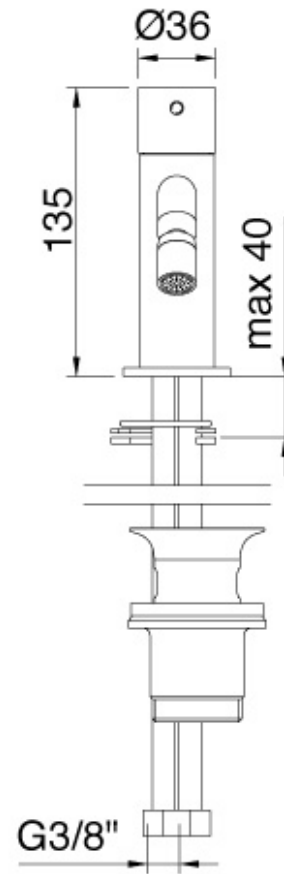

5720

FINISHES:

CHROME

BRUSH NICKEL

RUBINETTERIE
treemme
instruments for water