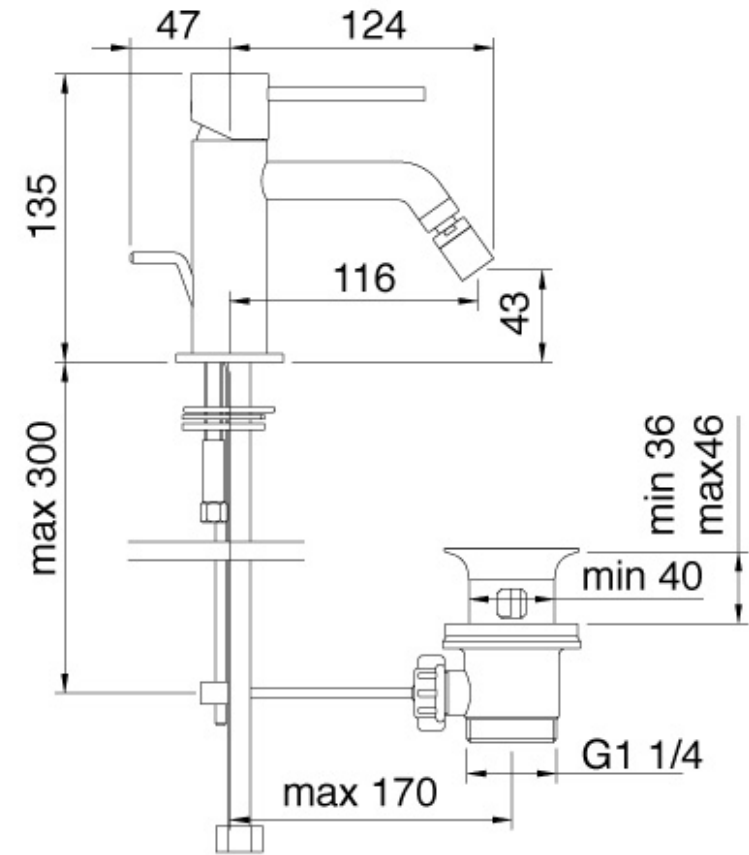

5720

FINISHES:

CHROME

BRUSH NICKEL

RUBINETTERIE
treemme
instruments for water