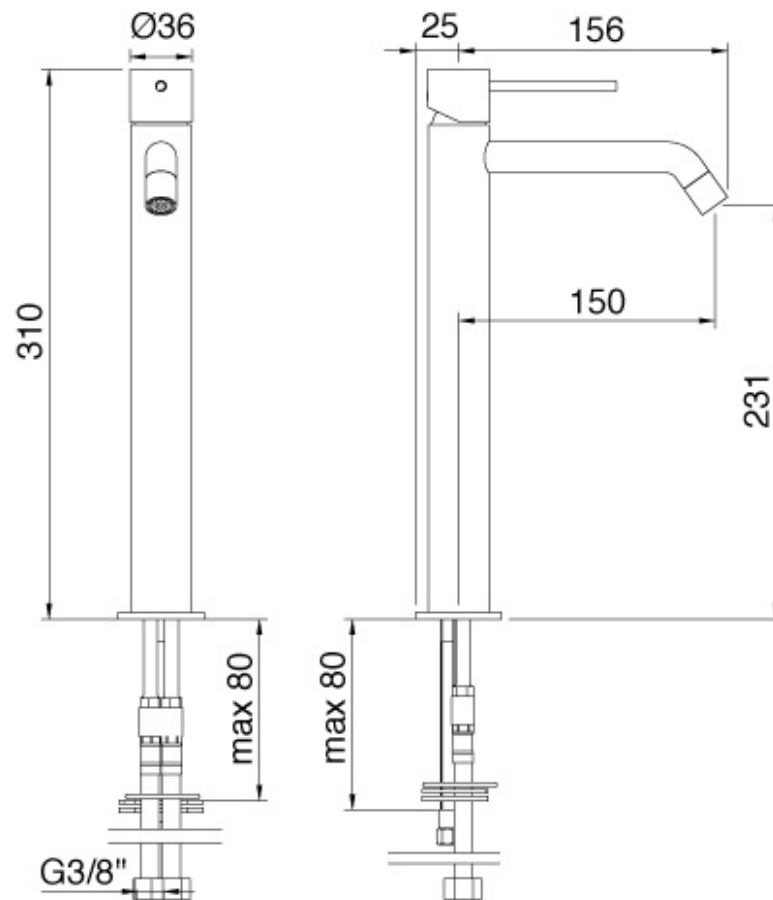

5718

FINISHES:

CHROME

BRUSH NICKEL

RUBINETTERIE
tremme
instruments for water