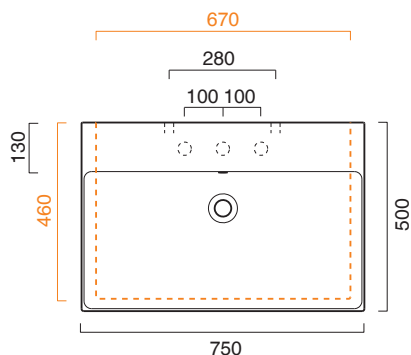

CE EN 14688 - CL20