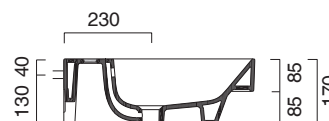

CE EN 14688 - CL20