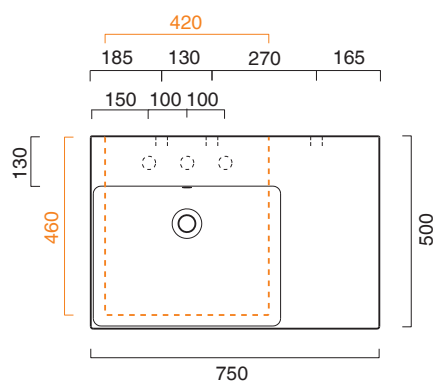

CE EN 14688 - CL20