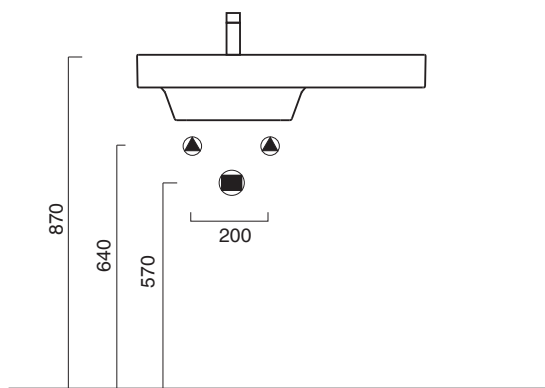

CE EN 14688 - CL20