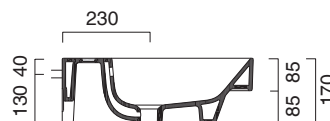

CE EN 14688 - CL20