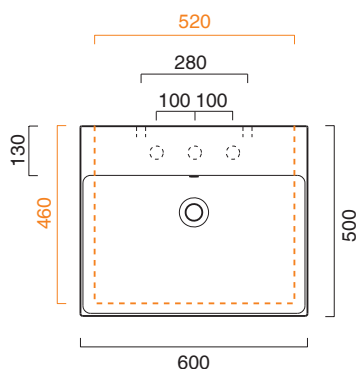

CE EN 14688 - CL20