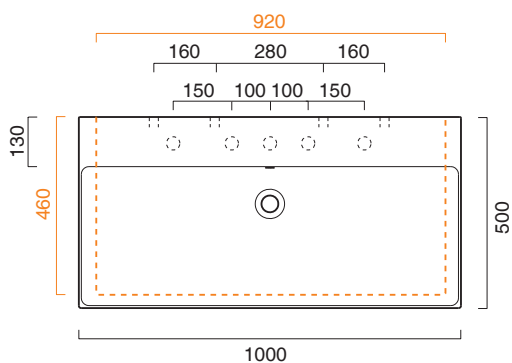

CE EN 14688 - CL20