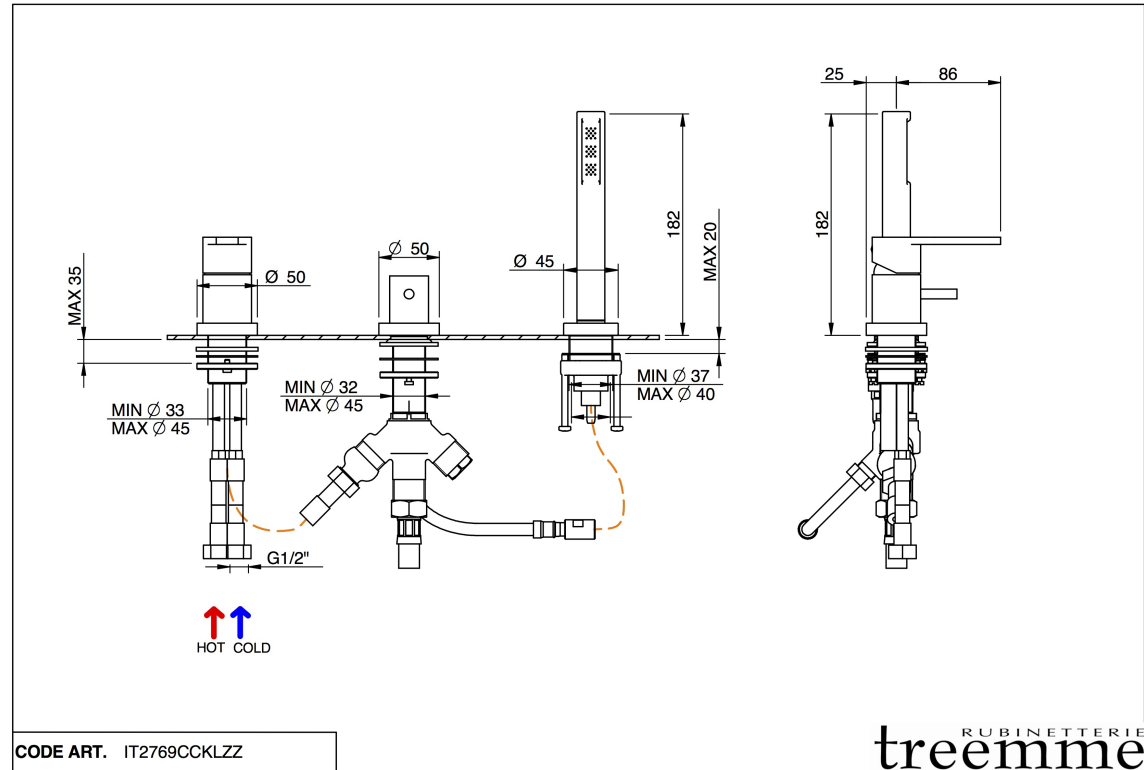

2769

FINISHES:

WHITE CHROME

CHROME

BRUSH NICKEL

BLACK CHROME

treemme RUBINETTERIE
instruments for water