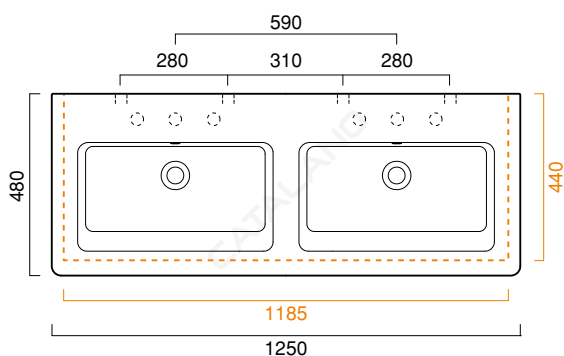

CE EN 14688 - CL20