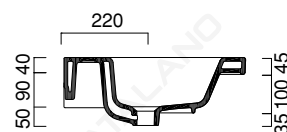

CE EN 14688 - CL20