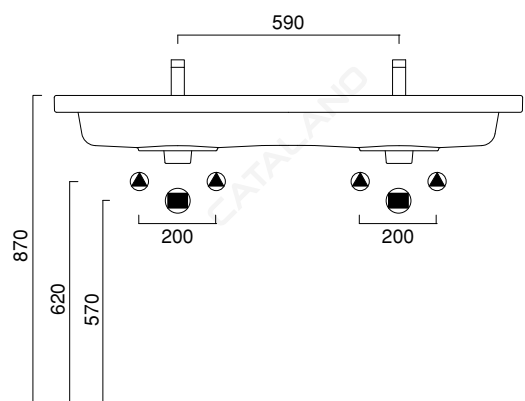

CE EN 14688 - CL20