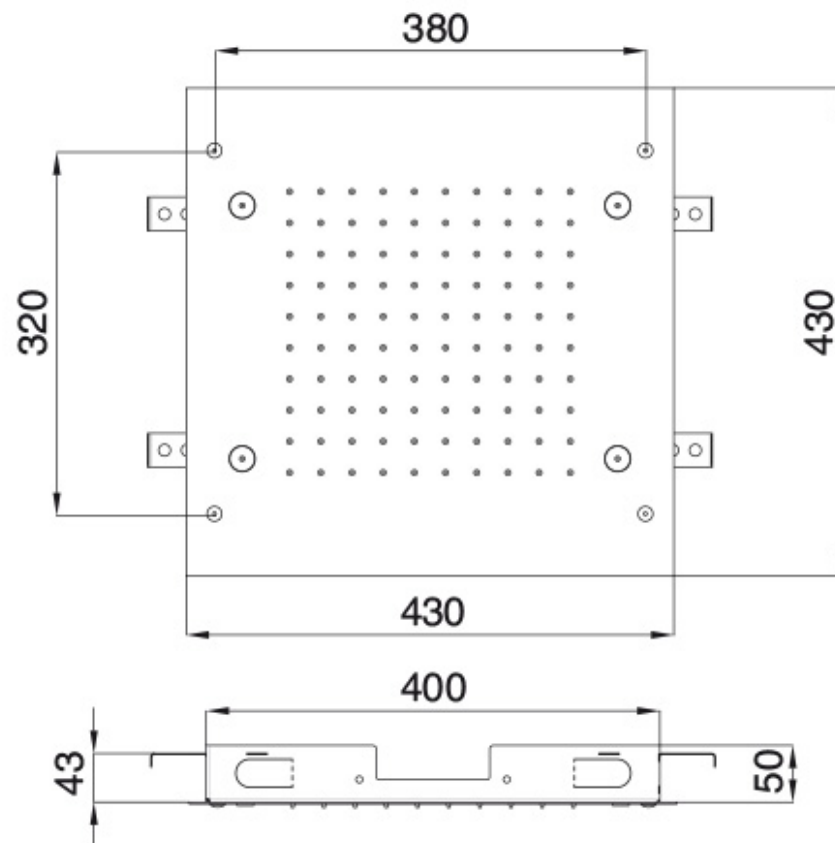

RTBR304

FINISHES:

FROSTED INOX

RUBINETTERIE
treemme
instruments for water