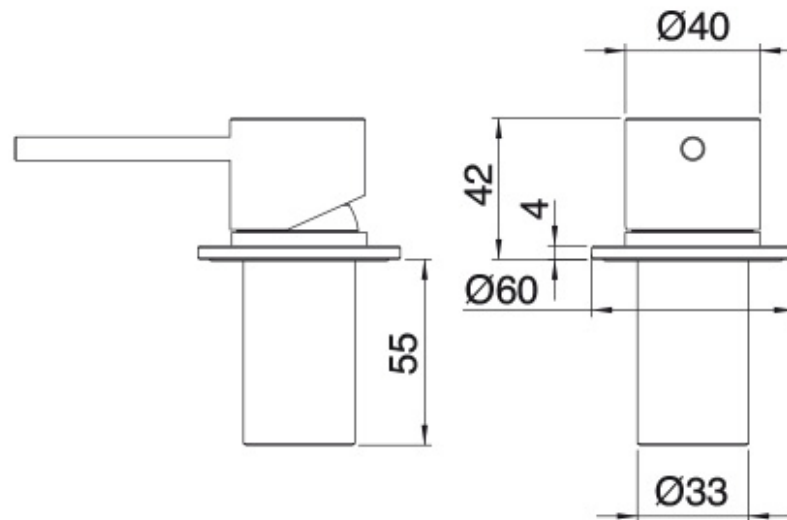

1368__01

FINISHES:

FROSTED INOX

RUBINETTERIE
treemme
instruments for water