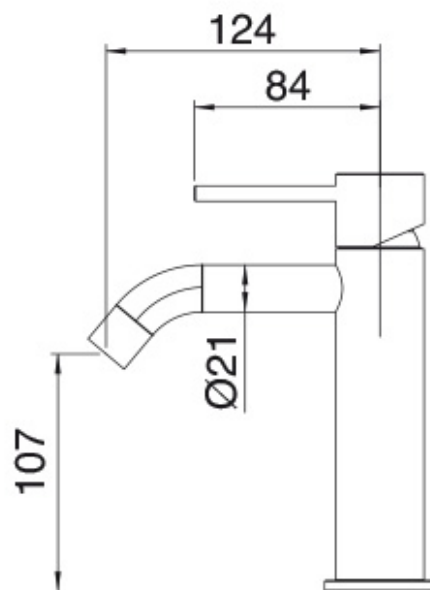

1311

FINISHES:

FROSTED INOX

RUBINETTERIE
tremme
instruments for water