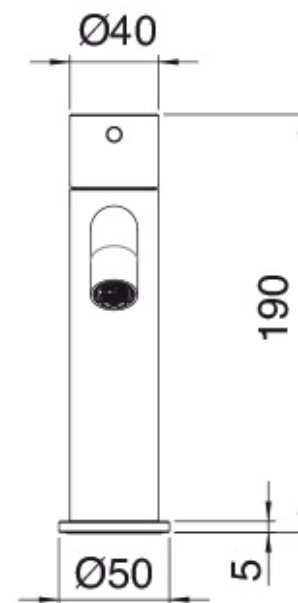

1311

FINISHES:

FROSTED INOX

RUBINETTERIE
tremme
instruments for water