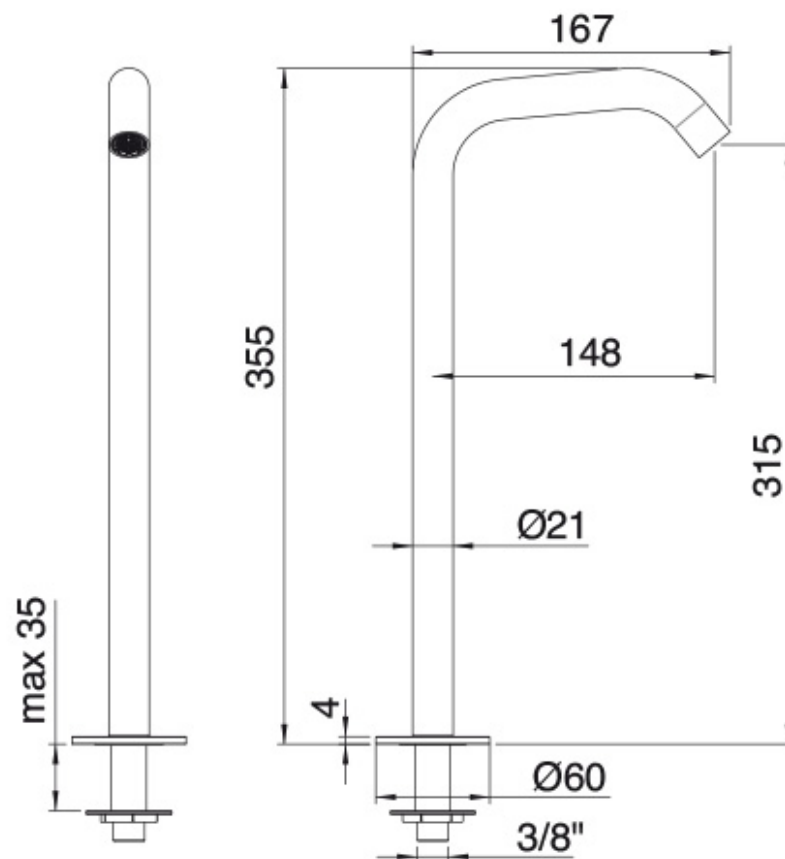

1310__30

FINISHES:

FROSTED INOX

RUBINETTERIE
treemme
instruments for water