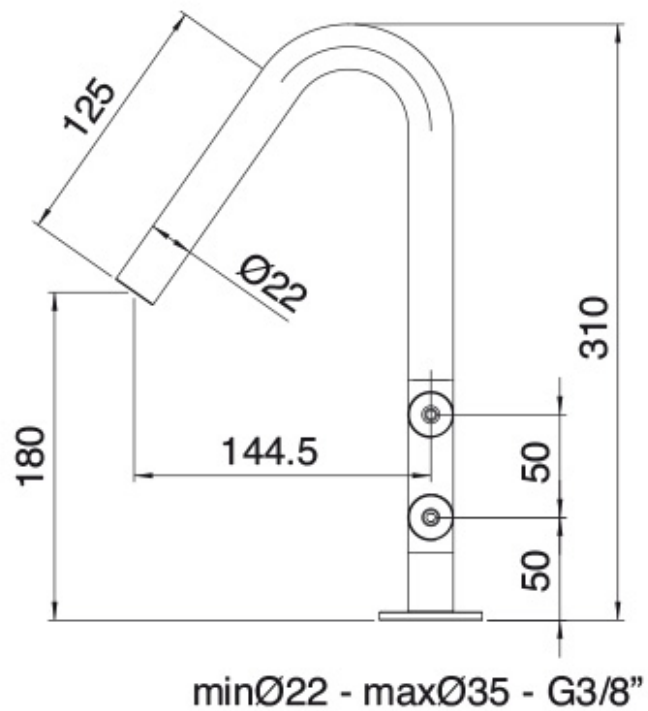

3031

FINISHES:

FROSTED INOX

RUBINETTERIE
treemme
instruments for water