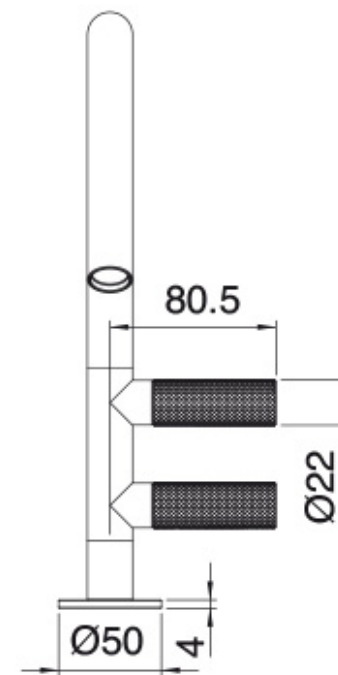

3031

FINISHES:

FROSTED INOX

RUBINETTERIE
treemme
instruments for water