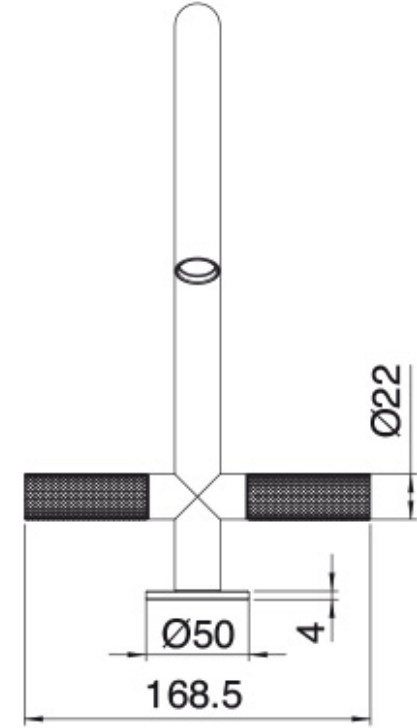

6031

FINISHES:

FROSTED INOX

RUBINETTERIE
tremme
instruments for water