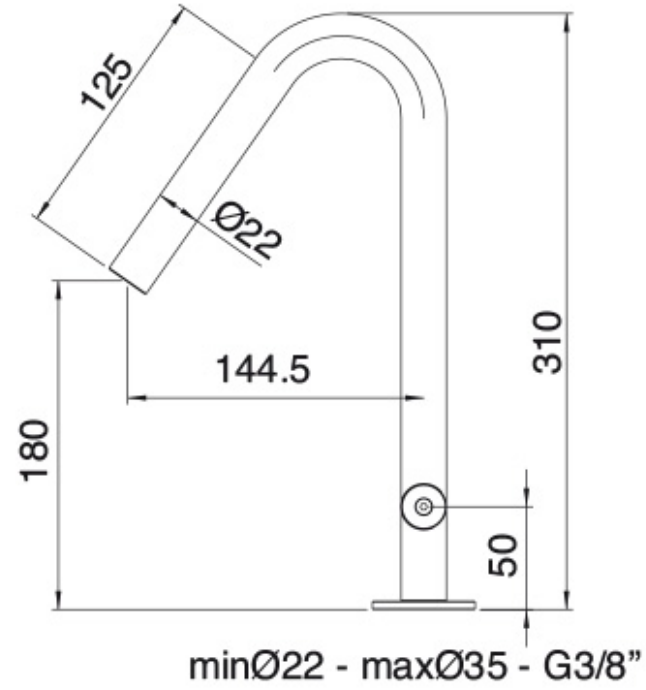

6031

FINISHES:

FROSTED INOX

RUBINETTERIE
tremme
instruments for water