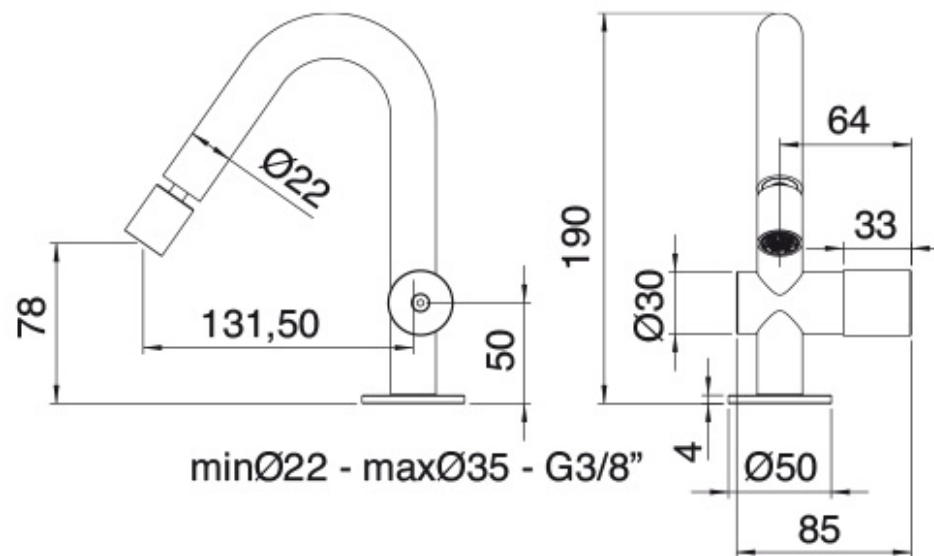

1122

FINISHES:

FROSTED INOX

RUBINETTERIE
tremme
instruments for water