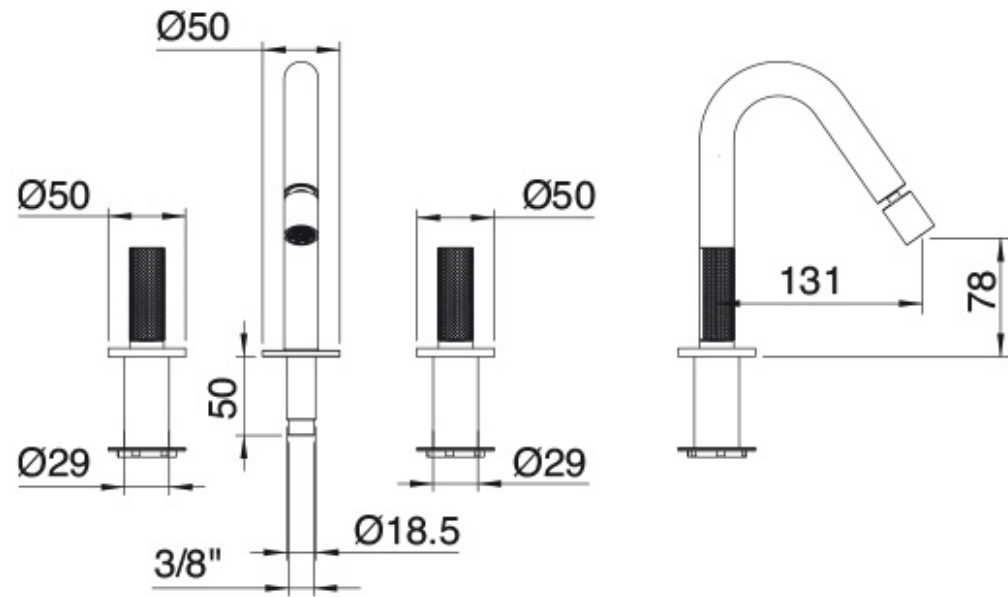

6020

FINISHES:

FROSTED INOX

RUBINETTERIE
tremme
instruments for water