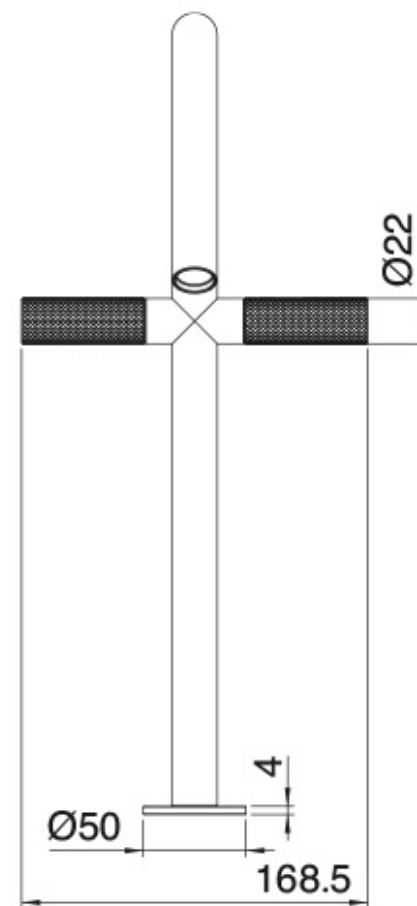

6015

FINISHES:

FROSTED INOX

RUBINETTERIE
tremme
instruments for water