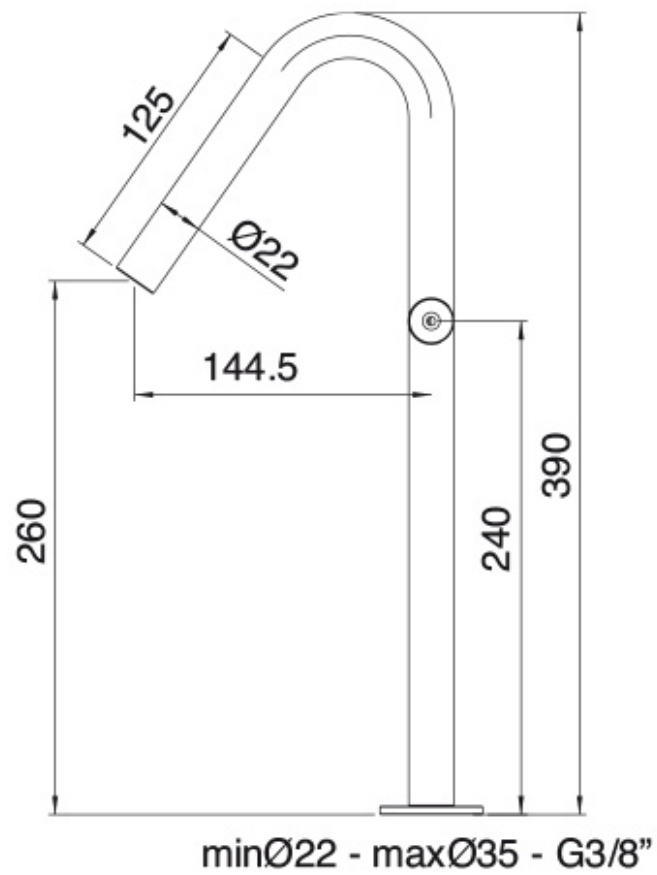

6015

FINISHES:

FROSTED INOX

RUBINETTERIE
tremme
instruments for water