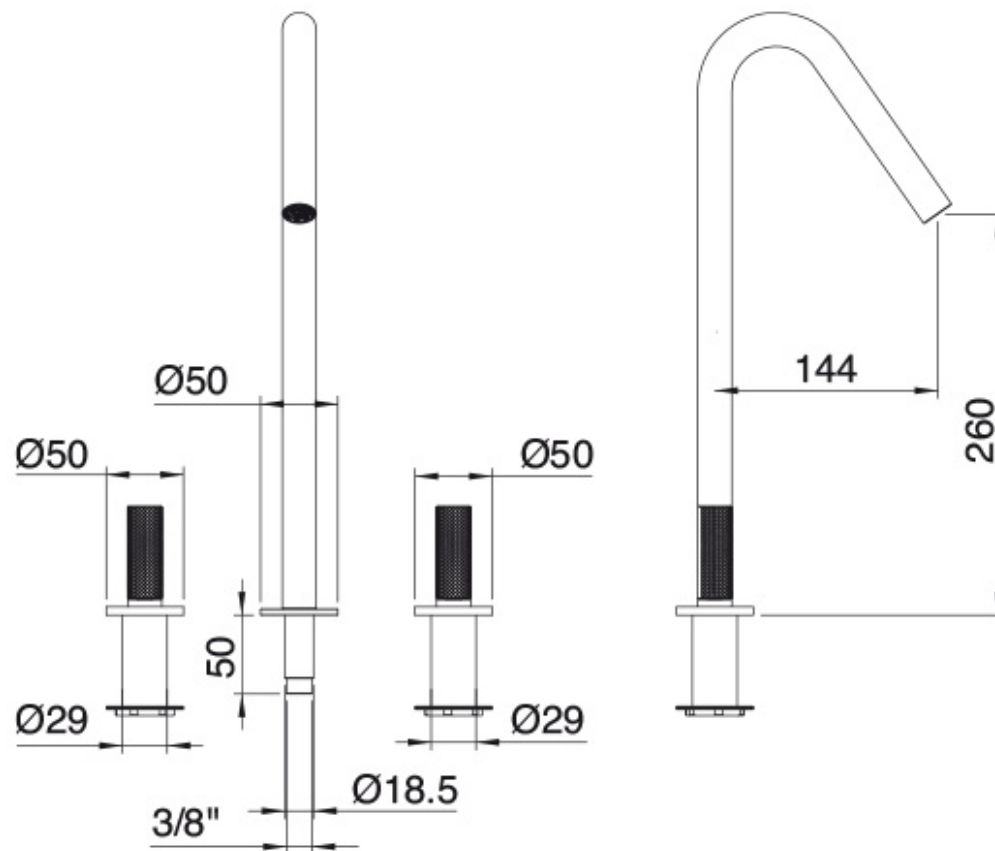

# 6016

FINISHES:

FROSTED INOX

RUBINETTERIE  
**tremme**  
*instruments for water*