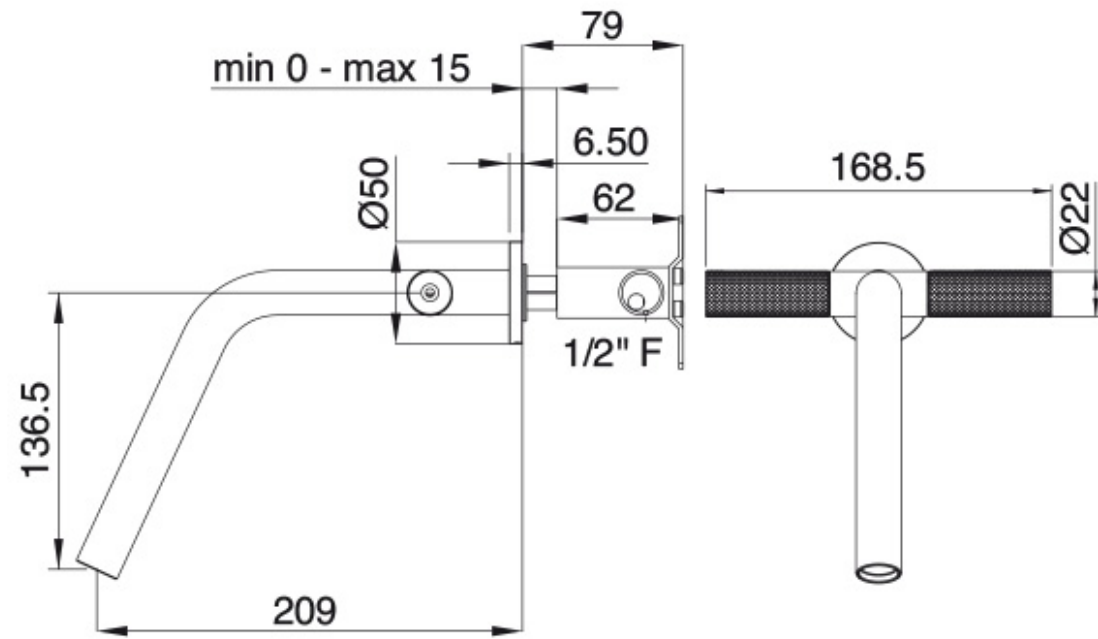

# 6052

FINISHES:

FROSTED INOX

RUBINETTERIE  
**tremme**  
*instruments for water*