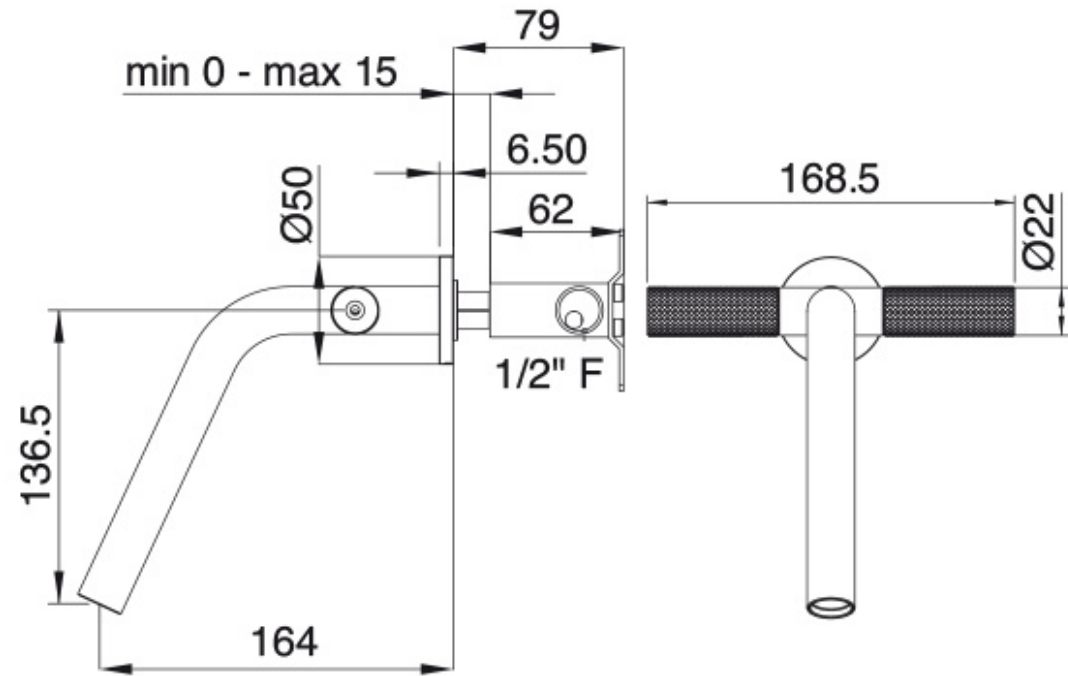

# 6051

FINISHES:

FROSTED INOX

RUBINETTERIE  
**tremme**  
*instruments for water*