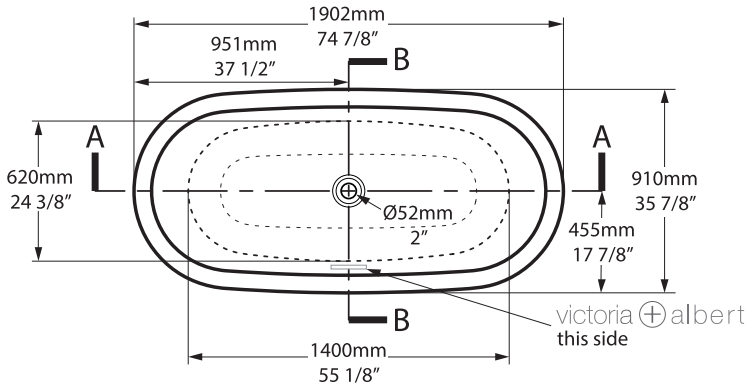

Top view

Rim Detail

Side view

Front view

Section BB

Shown with K31 waste kit

Section AA

*All measurements subject to +/-5% tolerance