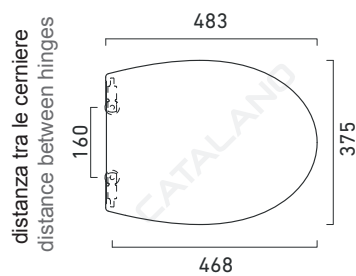

COPRIVASO SOFT-CLOSE

CATALANO
THE ESSENCE OF CERAMICS

cod. 5V57STF000

Sedile soft-close in resina inalterabile.
Soft-close Seat-cover made of unalterable resin.
Abattant soft-close en résine inaltérable.