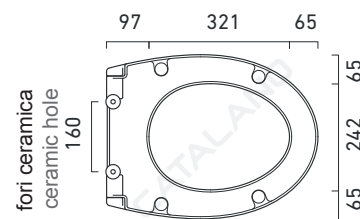

COPRIVASO SOFT-CLOSE

CATALANO
THE ESSENCE OF CERAMICS

cod. 5V57STF000

Sedile soft-close in resina inalterabile.
Soft-close Seat-cover made of unalterable resin.
Abattant soft-close en résine inaltérable.