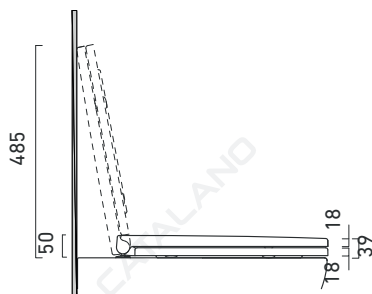

COPRIVASO SOFT-CLOSE

CATALANO
THE ESSENCE OF CERAMICS

cod. 5V57STF000

Sedile soft-close in resina inalterabile.
Soft-close Seat-cover made of unalterable resin.
Abattant soft-close en résine inaltérable.