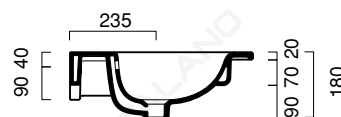

CE EN 14688 - CL20