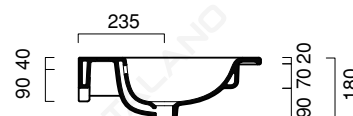

CE EN 14688 - CL20