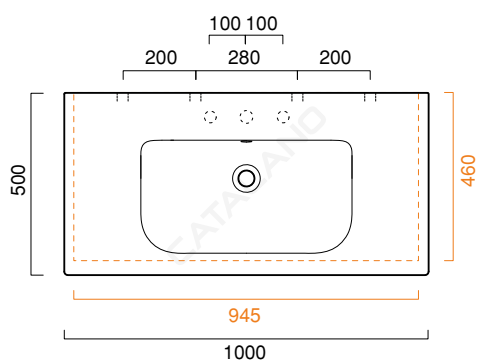

CE EN 14688 - CL20