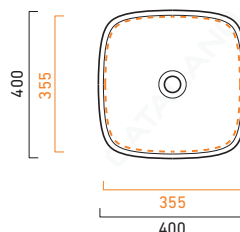

Installazione ad appoggio o semincasso. senza troppopieno

Suitable for sit on, under the countertop.

Without overflow.

Installation aufliegend oder halbeingebaut.

Ohne Überlaufschutz.

EN 14688 – CL00