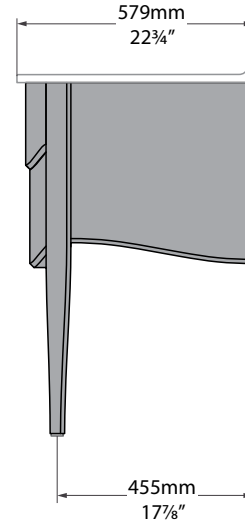

Staffordshire taps

Florin taps

Mandello 114

MAN-N-114-xx-I0 / MAN-3TH-114-xx-I0

Front View

Side view

MAN-N-114-xx-I0

MAN-3TH-114-xx-I0

Section AA

Drawer Layout

*All measurements subject to +/-5% tolerance