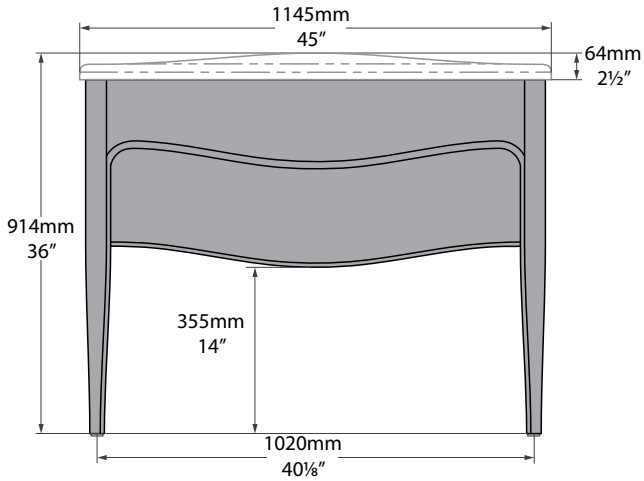

Staffordshire taps

Florin taps

Mandello 114

MAN-N-114-xx-I0 / MAN-3TH-114-xx-I0

Front View

Side view

MAN-N-114-xx-I0

MAN-3TH-114-xx-I0

Section AA

Drawer Layout

*All measurements subject to +/-5% tolerance