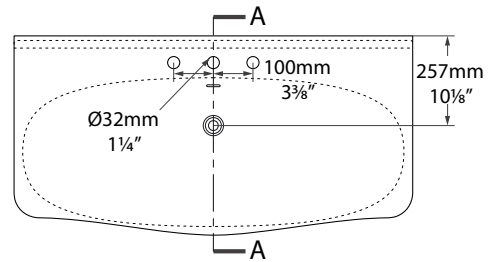

Staffordshire taps

Florin taps

Mandello 114

MAN-N-114-xx-I0 / MAN-3TH-114-xx-I0

Front View

Side view

MAN-N-114-xx-I0

MAN-3TH-114-xx-I0

Section AA

Drawer Layout

*All measurements subject to +/-5% tolerance