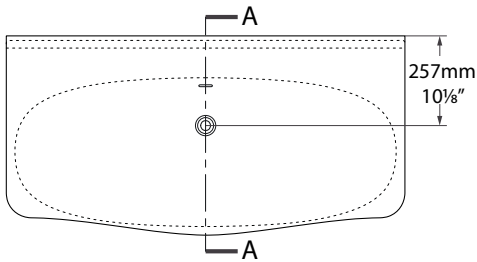

Staffordshire taps

Florin taps

Mandello 114

MAN-N-114-xx-I0 / MAN-3TH-114-xx-I0

Front View

Side view

MAN-N-114-xx-I0

MAN-3TH-114-xx-I0

Section AA

Drawer Layout

*All measurements subject to +/-5% tolerance