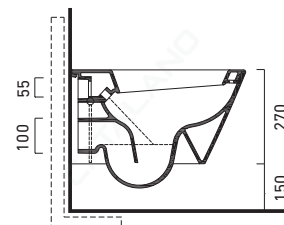

ZERO 50

CATALANO
THE ESSENCE OF CERAMICS

cod. 1BSV50N00

Bidet sospeso monoforo.
Wall-hung single-hole bidet.
Einloch-Hängebidet.

EN 14528 – CL20

cod. 1VSV50N00

Wc sospeso 4,5 lt.
Wall-hung WC 4,5 lt flush.
Wand-wc. 4,5 Liter.

EN 997 – CL1 – 5/4

cod. 5SCSTP000

Sedile soft-close plus in resina inalterabile.
Soft-close Seat-cover Plus made of unalterable resin.
WC-Sitz SoftClose plus aus beständigem Harz.

cod. 5SCSTF000

Sedile soft-close in resina inalterabile.
Soft-close Seat-cover made of unalterable resin.
WC-Sitz SoftClose aus beständigem Harz.

cod. 5SCST000

Sedile in resina inalterabile.
Seat-cover made of unalterable resin.
WC-Sitz aus beständigem Harz.

5KFST00

Kit fissaggio dal basso.
Kit for bottom-side fixing.
Kit für die Befestigung von unten.