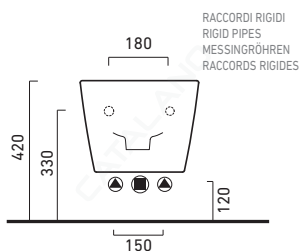

ZERO 50

CATALANO
THE ESSENCE OF CERAMICS

cod. 1BSV50N00

Bidet sospeso monoforo.
Wall-hung single-hole bidet.
Einloch-Hängebidet.

EN 14528 – CL20

cod. 1VSV50N00

Wc sospeso 4,5 lt.
Wall-hung WC 4,5 lt flush.
Wand-wc. 4,5 Liter.

EN 997 – CL1 – 5/4

cod. 5SCSTP000

Sedile soft-close plus in resina inalterabile.
Soft-close Seat-cover Plus made of unalterable resin.
WC-Sitz SoftClose plus aus beständigem Harz.

cod. 5SCSTF000

Sedile soft-close in resina inalterabile.
Soft-close Seat-cover made of unalterable resin.
WC-Sitz SoftClose aus beständigem Harz.

cod. 5SCST000

Sedile in resina inalterabile.
Seat-cover made of unalterable resin.
WC-Sitz aus beständigem Harz.

5KFST00

Kit fissaggio dal basso.
Kit for bottom-side fixing.
Kit für die Befestigung von unten.