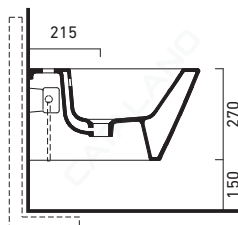

ZERO 50

CATALANO
THE ESSENCE OF CERAMICS

cod. 1BSV50N00

Bidet sospeso monoforo.
Wall-hung single-hole bidet.
Einloch-Hängebidet.

EN 14528 – CL20

cod. 1VSV50N00

Wc sospeso 4,5 lt.
Wall-hung WC 4,5 lt flush.
Wand-wc. 4,5 Liter.

EN 997 – CL1 – 5/4

cod. 5SCSTP000

Sedile soft-close plus in resina inalterabile.
Soft-close Seat-cover Plus made of unalterable resin.
WC-Sitz SoftClose plus aus beständigem Harz.

cod. 5SCSTF000

Sedile soft-close in resina inalterabile.
Soft-close Seat-cover made of unalterable resin.
WC-Sitz SoftClose aus beständigem Harz.

cod. 5SCST000

Sedile in resina inalterabile.
Seat-cover made of unalterable resin.
WC-Sitz aus beständigem Harz.

5KFST00

Kit fissaggio dal basso.
Kit for bottom-side fixing.
Kit für die Befestigung von unten.