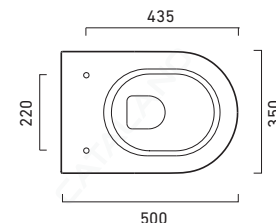

ZERO 50

CATALANO
THE ESSENCE OF CERAMICS

cod. 1BSV50N00

Bidet sospeso monoforo.
Wall-hung single-hole bidet.
Einloch-Hängebidet.

EN 14528 – CL20

cod. 1VSV50N00

Wc sospeso 4,5 lt.
Wall-hung WC 4,5 lt flush.
Wand-wc. 4,5 Liter.

EN 997 – CL1 – 5/4

cod. 5SCSTP000

Sedile soft-close plus in resina inalterabile.
Soft-close Seat-cover Plus made of unalterable resin.
WC-Sitz SoftClose plus aus beständigem Harz.

cod. 5SCSTF000

Sedile soft-close in resina inalterabile.
Soft-close Seat-cover made of unalterable resin.
WC-Sitz SoftClose aus beständigem Harz.