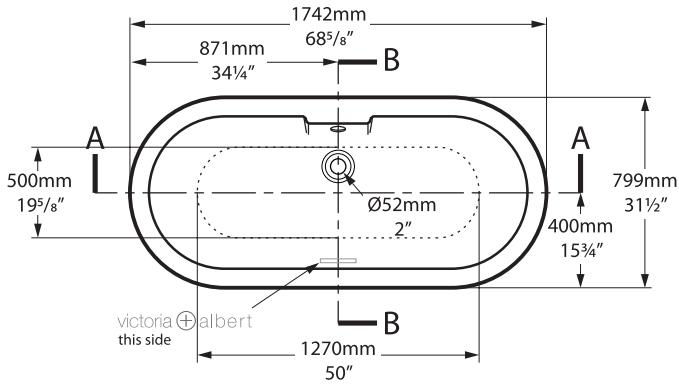

K30

K31

Related collections

Drayton 40 basin

Bosa 112 vanity

York

YOR-N-xx-OF

Top view