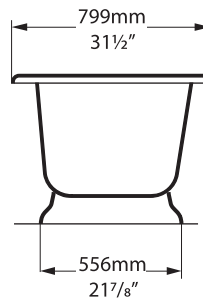

York

YOR-N-xx-OF

Top view

Side view

Front view

Rim Detail

Section AA

Section BB

Shown with K31 waste kit

Tap holes can be drilled by installer
Armaturenlöcher können leicht vom Installateur
gebohrt werden
Les trous de robinetterie peuvent être percés
par l'installateur
Pueden ser perforados por el instalador
I fori per rubinetti possono essere
perforati dall'installatore

*All measurements subject to +/-5% tolerance

343 KG	273 ltr
215 KG	145 ltr
70 KG	0 ltr

.dwg | .dxf | .skp www.vandabaths.com

Massachusetts Code: File No. P3-0711-666
cUPC listing by IAPMO: File No. 6574

VA/1204/05/March16