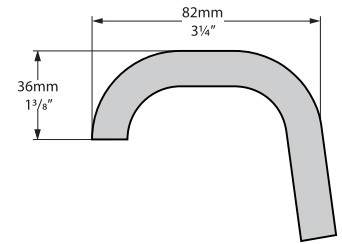

York

YOR-N-xx-OF

Top view

Side view

Front view

Rim Detail

Section AA

Section BB

Shown with K31 waste kit

Tap holes can be drilled by installer
Armaturenlöcher können leicht vom Installateur
gebohrt werden
Les trous de robinetterie peuvent être percés
par l'installateur
Pueden ser perforados por el instalador
I fori per rubinetti possono essere
perforati dall'installatore

*All measurements subject to +/-5% tolerance

343 KG	273 ltr
215 KG	145 ltr
70 KG	0 ltr

.dwg | .dxf | .skp www.vandabaths.com

Massachusetts Code: File No. P3-0711-666
cUPC listing by IAPMO: File No. 6574

VA/1204/05/March16