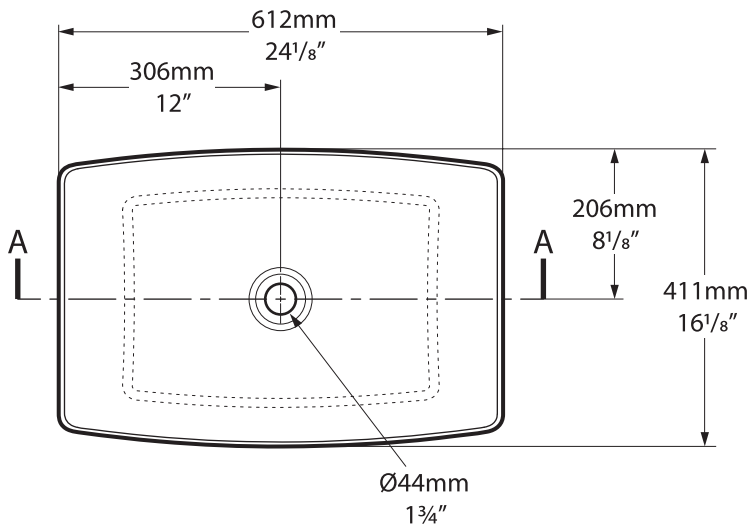

# Ravello 60

VB-RAV-60-NO / VB-RAV60-xx-NO

**Top view**

**Front view**

**Side view**

**Section AA**

\*All measurements subject to +/-5% tolerance

.dwg | .dxf | .skp [www.vandabaths.com](http://www.vandabaths.com)