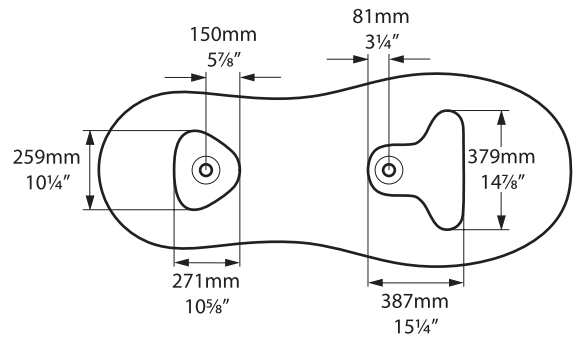

# Cabrits

CAB-N-xx-NO

Top view

Front view

Side view

Section BB

Section CC

Section AA

Shown with K17+K12 Waste Kits

Underside view

Section AA

Shown with K12+K12 Waste Kits

\*All measurements subject to +/-5% tolerance  
\*Overflow hole not drilled