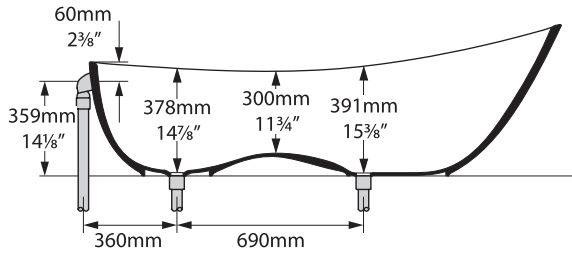

# Cabrits

CAB-N-xx-NO

Top view

Front view

Side view

Section BB

Section CC

Section AA

Shown with K17+K12 Waste Kits

Underside view

Section AA

Shown with K12+K12 Waste Kits

\*All measurements subject to +/-5% tolerance  
\*Overflow hole not drilled