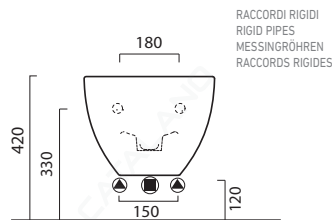

5LIST000

Sedile in resina inalterabile.
Seat-cover made of unalterable resin.
WC-Sitz aus beständigem Harz.

RACCORDI RIGIDI
RIGID PIPES
MESSINGRÖHREN
RACCORDS RIGIDES