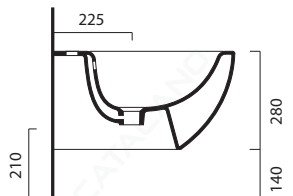

5V50STF000

Sedile soft-close in resina inalterabile.
Soft-close Seat-cover made of unalterable resin.
WC-Sitz SoftClose aus beständigem Harz.