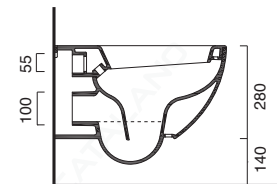

5V50STF000

Sedile soft-close in resina inalterabile.
Soft-close Seat-cover made of unalterable resin.
WC-Sitz SoftClose aus beständigem Harz.