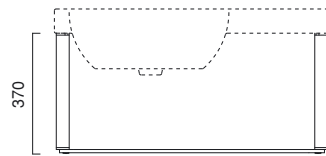

85

C1 85 SX

lavabo | washbasin | waschtisch
cod. 85SC1

C1 85 SX

struttura in ottone cromato con ripiano in vetro extrachiaro retroverniciato bianco per lavabo C1 85.

chrome-brass structure with extra-bright glass shelf, back-painted in white, suitable for C1 85 washbasin.

gestell aus messing verchromt mit ablage aus klarem glas, für waschtisch C1 85, rückseite weiß lackiert.

cod. ST85N

C1 85 SX

portasciugamani in ottone cromato per lavabo C1 85.

chrome-brass towel-rail for C1 85 washbasin.

handtuchhalter messing verchromt für waschtisch C1 85.

Cod. PA85C1

photo ■ 2D dwg ■
3D dwg ■