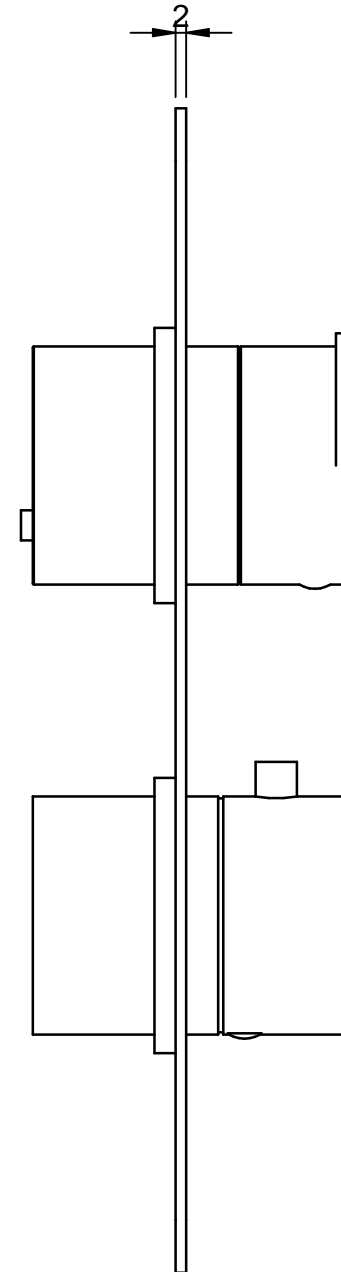

EXTERNAL PARTS

CODE ART. RWIT8A72CC05_I01

RUBINETTERIE
treemme