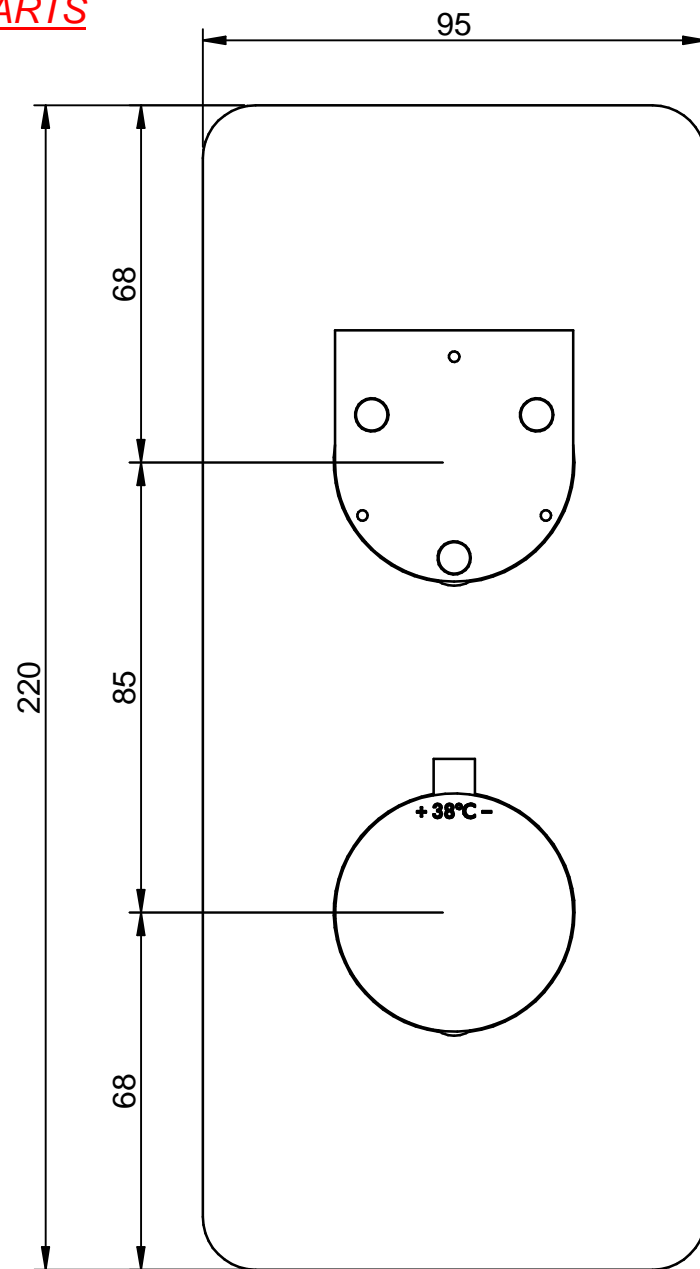

EXTERNAL PARTS

CODE ART. RWIT8A72CC05_I01

RUBINETTERIE
treemme