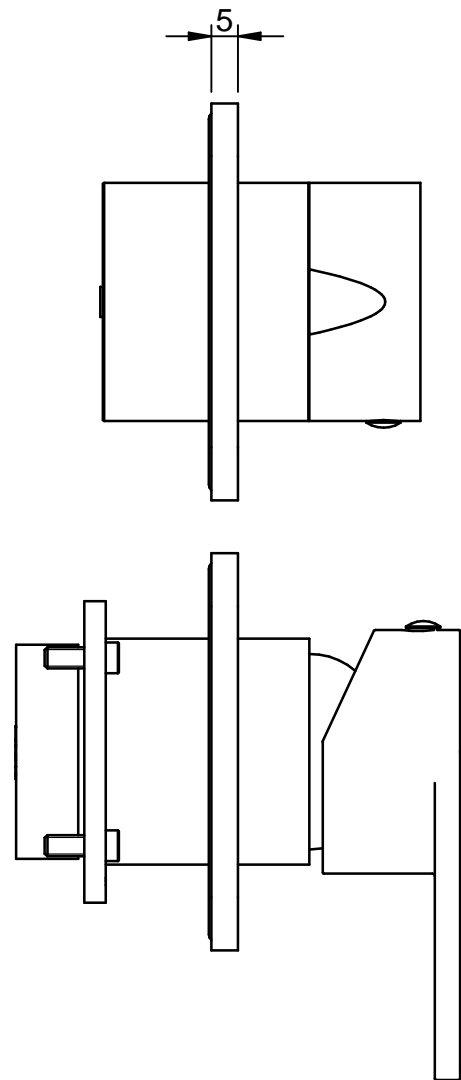

EXTERNAL PARTS

CODE ART. RWIT22C2CC01_I01

RUBINETTERIE
treemme