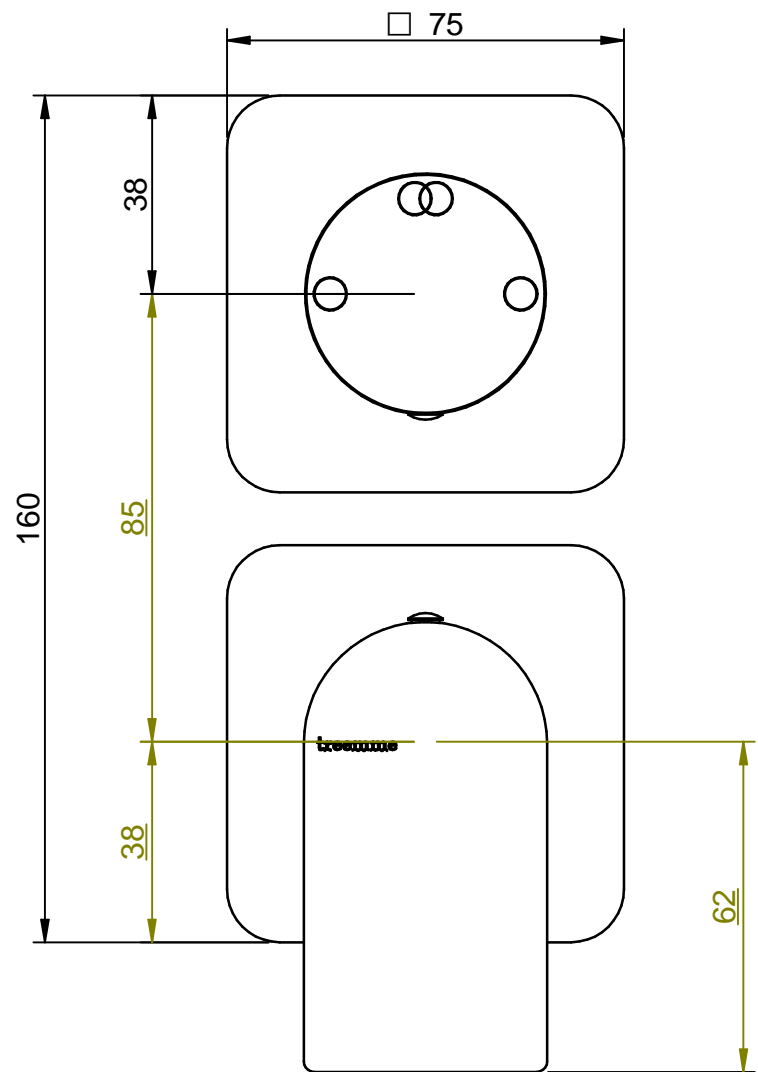

EXTERNAL PARTS

CODE ART. RWIT22C2CC01_I01

RUBINETTERIE
treemme