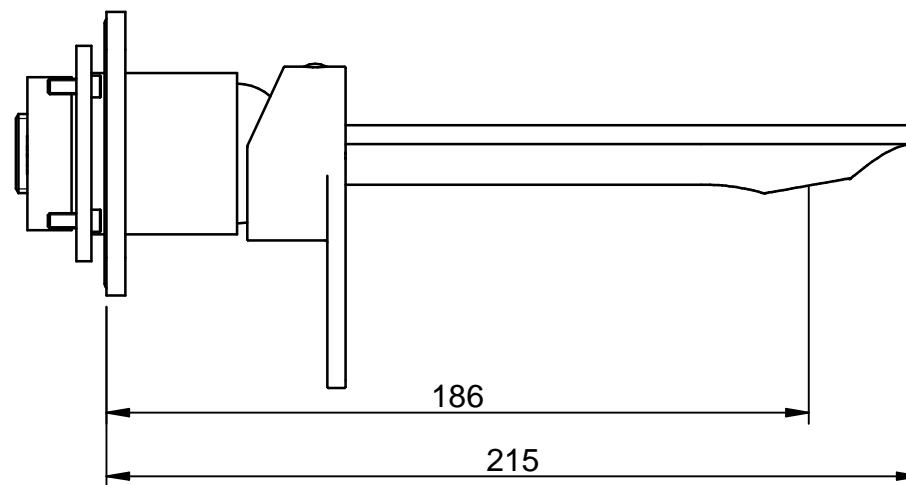

EXTERNAL PARTS

CODE ART. RWIT22C7CC01_I01

RUBINETTERIE
treemme