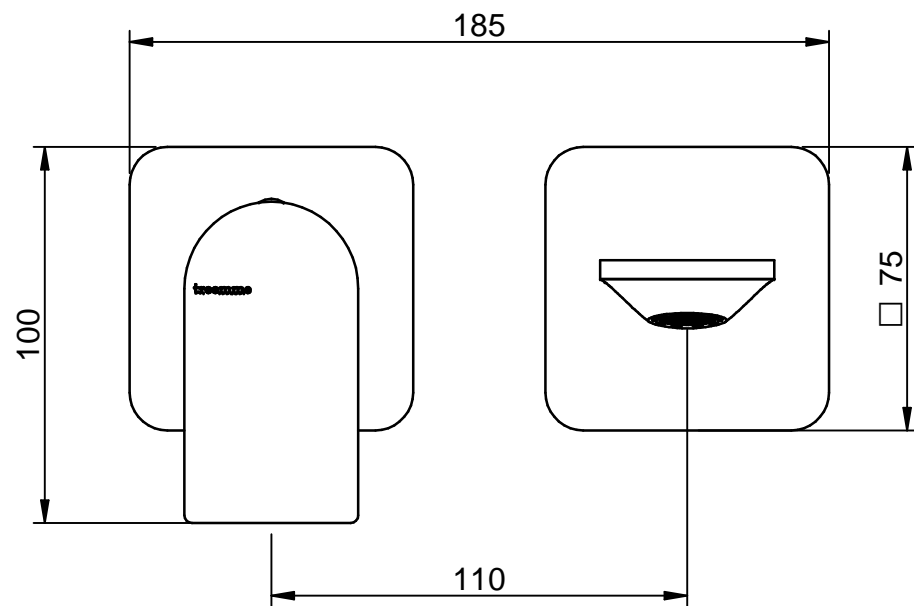

EXTERNAL PARTS

CODE ART. RWIT22C7CC01_I01

RUBINETTERIE
treemme