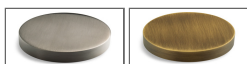

RWIT 6BA2 CC 01

Concealed mixer with 2
ways diverter

FINISHES:

CHROME CUSTOM.NN

MATT
WHITE CUSTOM.NL

CUSTOM.M CUSTOM.HH

CUSTOM.C CUSTOM.US

OXYDIZED CUSTOM.DZ