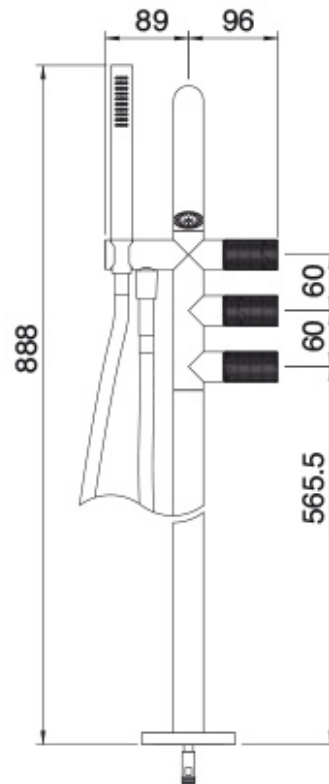

RWIT 6084 IS 01

Floor standing bathub mixer

FINISHES:

FROSTED INOX

RUBINETTERIE
treemme
instruments for water