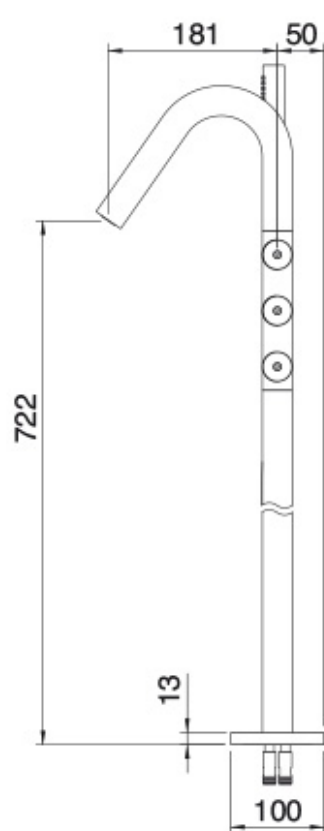

RWIT 6084 IS 01

Floor standing bathub mixer

FINISHES:

FROSTED INOX

RUBINETTERIE
treemme
instruments for water