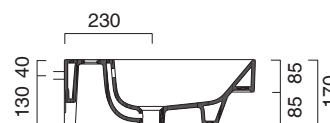

CE EN 14688 - CL20