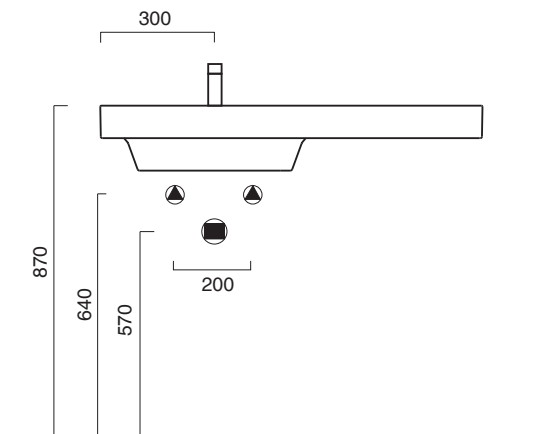

CE EN 14688 - CL20