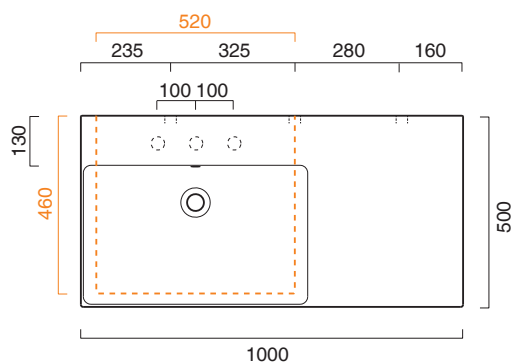

CE EN 14688 - CL20