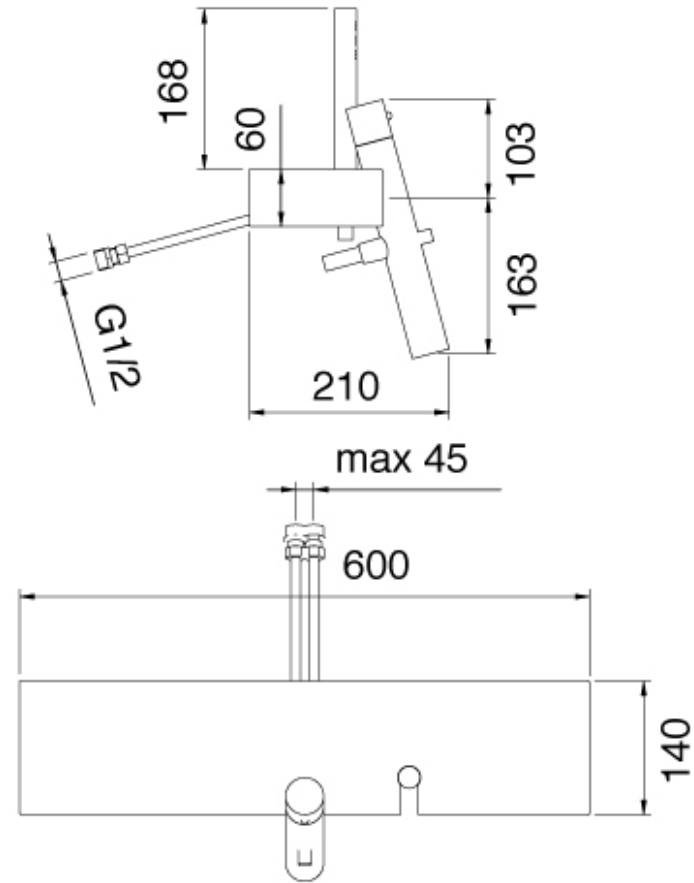

5900

FINISHES:

CHROME

BRUSH NICKEL

RUBINETTERIE
treemme
instruments for water