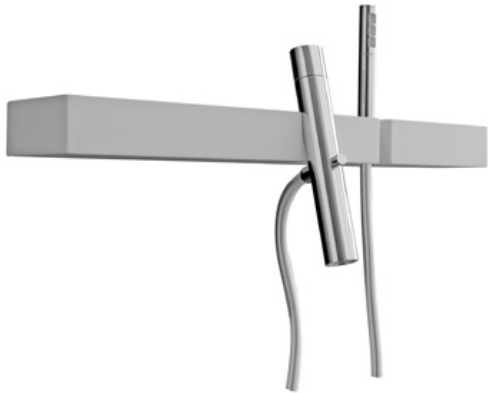

5900

FINISHES:

CHROME

BRUSH NICKEL

RUBINETTERIE
treemme
instruments for water