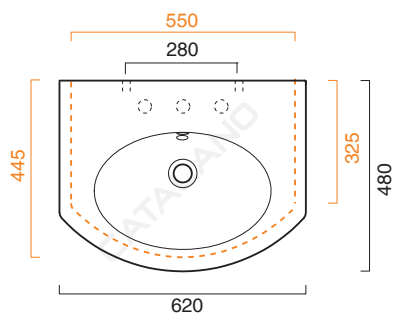

CE EN 14688 - CL20