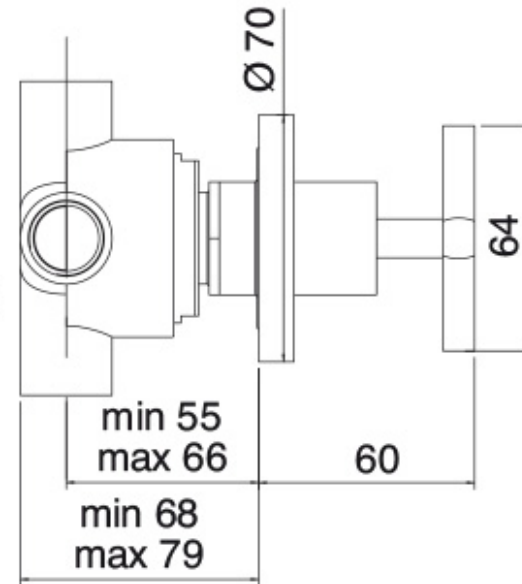

1065__01

FINISHES:

CHROME

BRUSH NICKEL

RUBINETTERIE
treemme
instruments for water