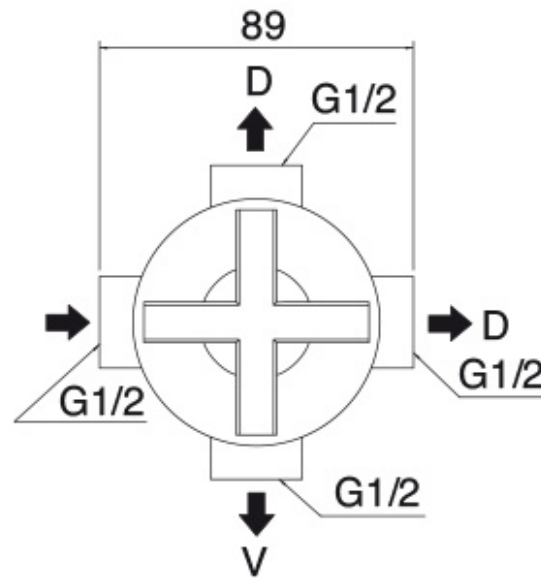

1065__01

FINISHES:

CHROME

BRUSH NICKEL

RUBINETTERIE
treemme
instruments for water