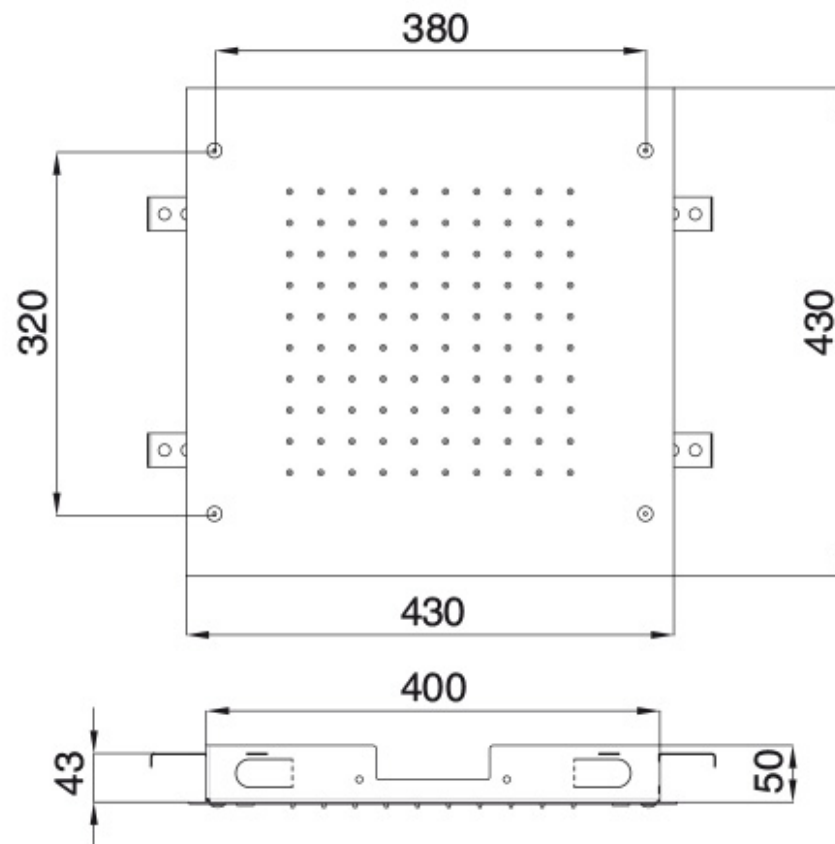

# RTBR300

FINISHES:

FROSTED INOX

RUBINETTERIE  
**treemme**  
*instruments for water*