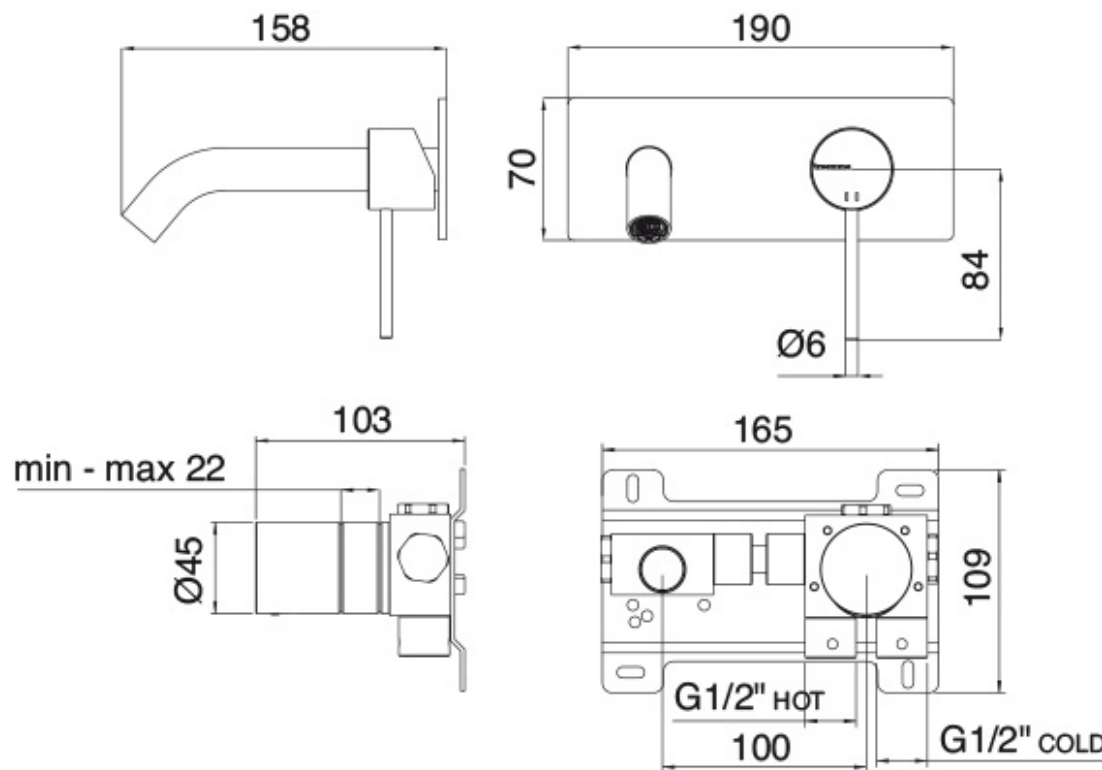

# 1351

FINISHES:

FROSTED INOX

RUBINETTERIE  
**tremme**  
*instruments for water*