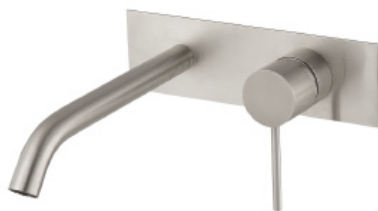

# 1351

FINISHES:

FROSTED INOX

RUBINETTERIE  
**tremme**  
*instruments for water*