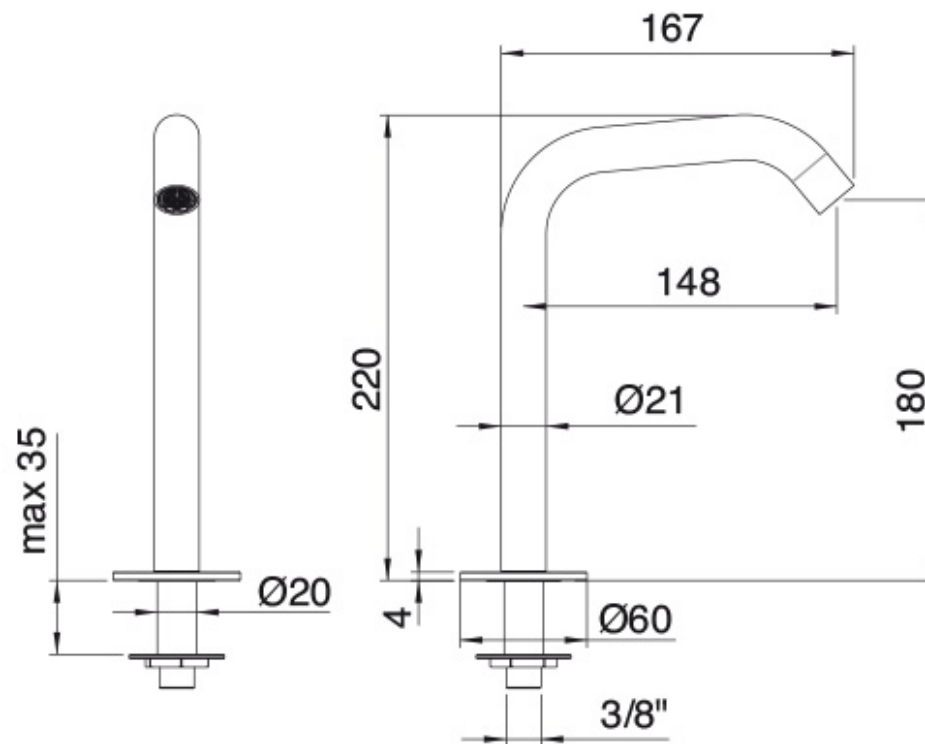

1310__20

FINISHES:

FROSTED INOX

RUBINETTERIE
tremme
instruments for water