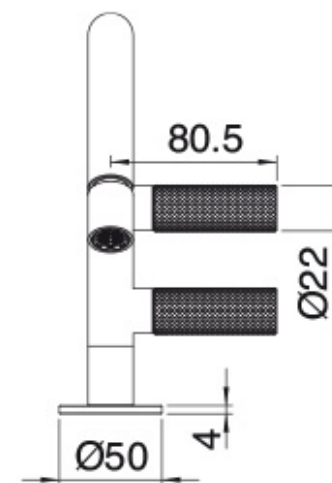

3024

FINISHES:

FROSTED INOX

RUBINETTERIE
tremme
instruments for water