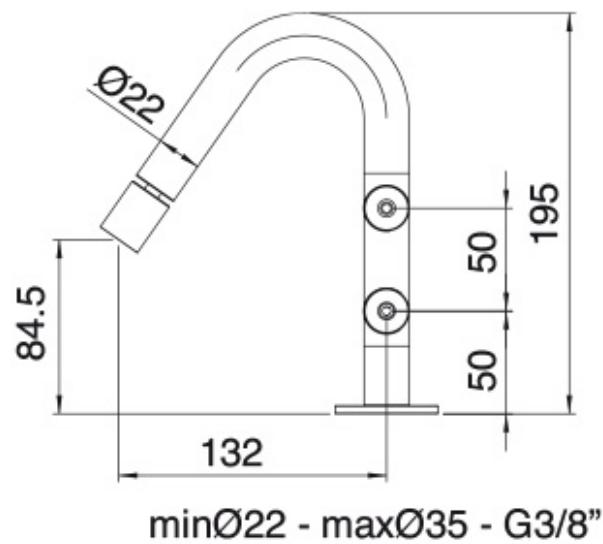

3024

FINISHES:

FROSTED INOX

RUBINETTERIE
tremme
instruments for water