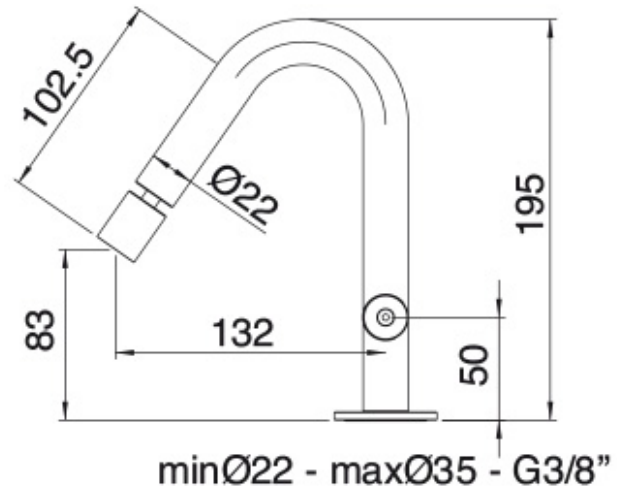

6024

FINISHES:

FROSTED INOX

RUBINETTERIE
tremme
instruments for water