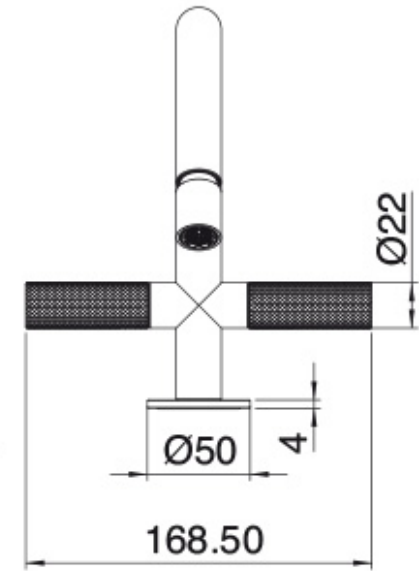

6024

FINISHES:

FROSTED INOX

RUBINETTERIE
tremme
instruments for water