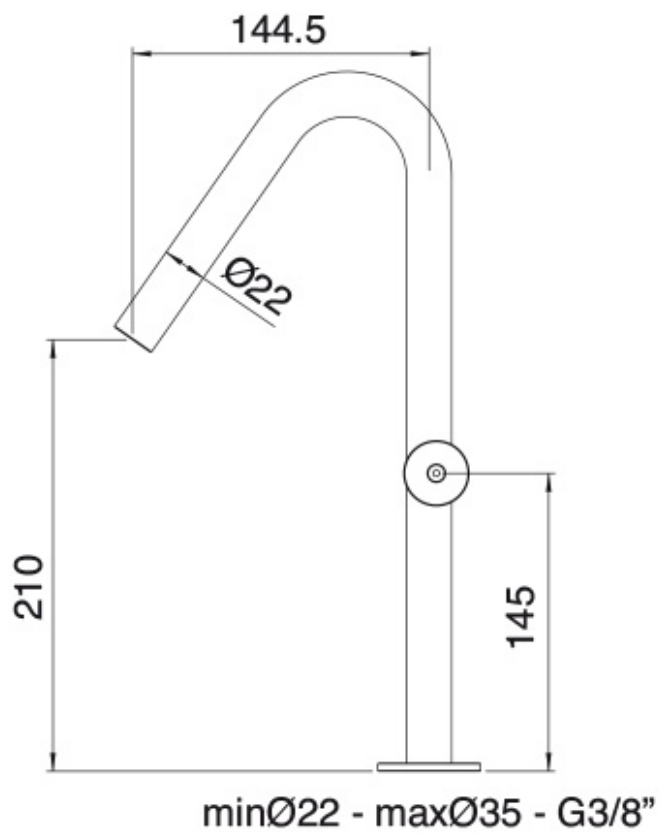

1127

FINISHES:

FROSTED INOX

RUBINETTERIE
tremme
instruments for water