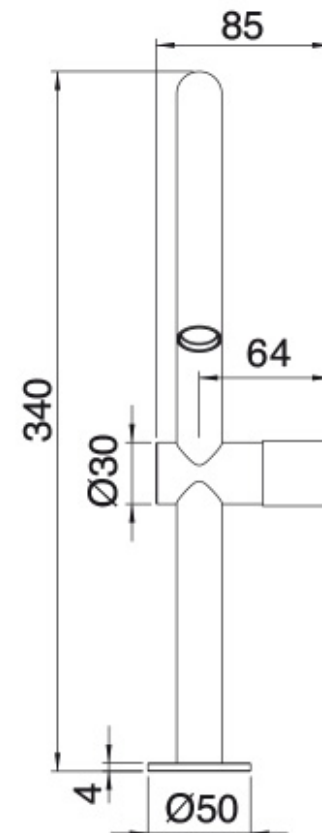

1127

FINISHES:

FROSTED INOX

RUBINETTERIE
tremme
instruments for water