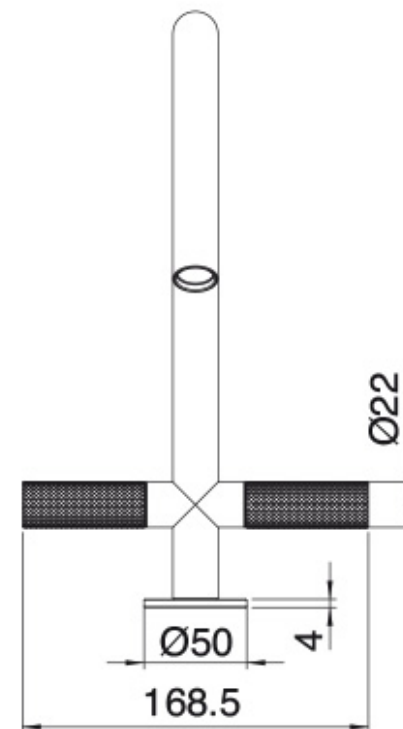

# 6014

FINISHES:

FROSTED INOX

RUBINETTERIE  
**tremme**  
*instruments for water*