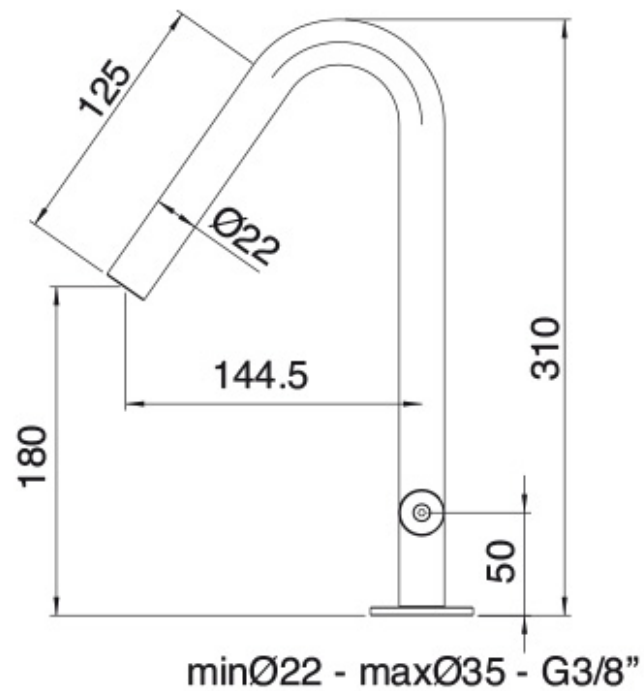

# 6014

FINISHES:

FROSTED INOX

RUBINETTERIE  
**tremme**  
*instruments for water*